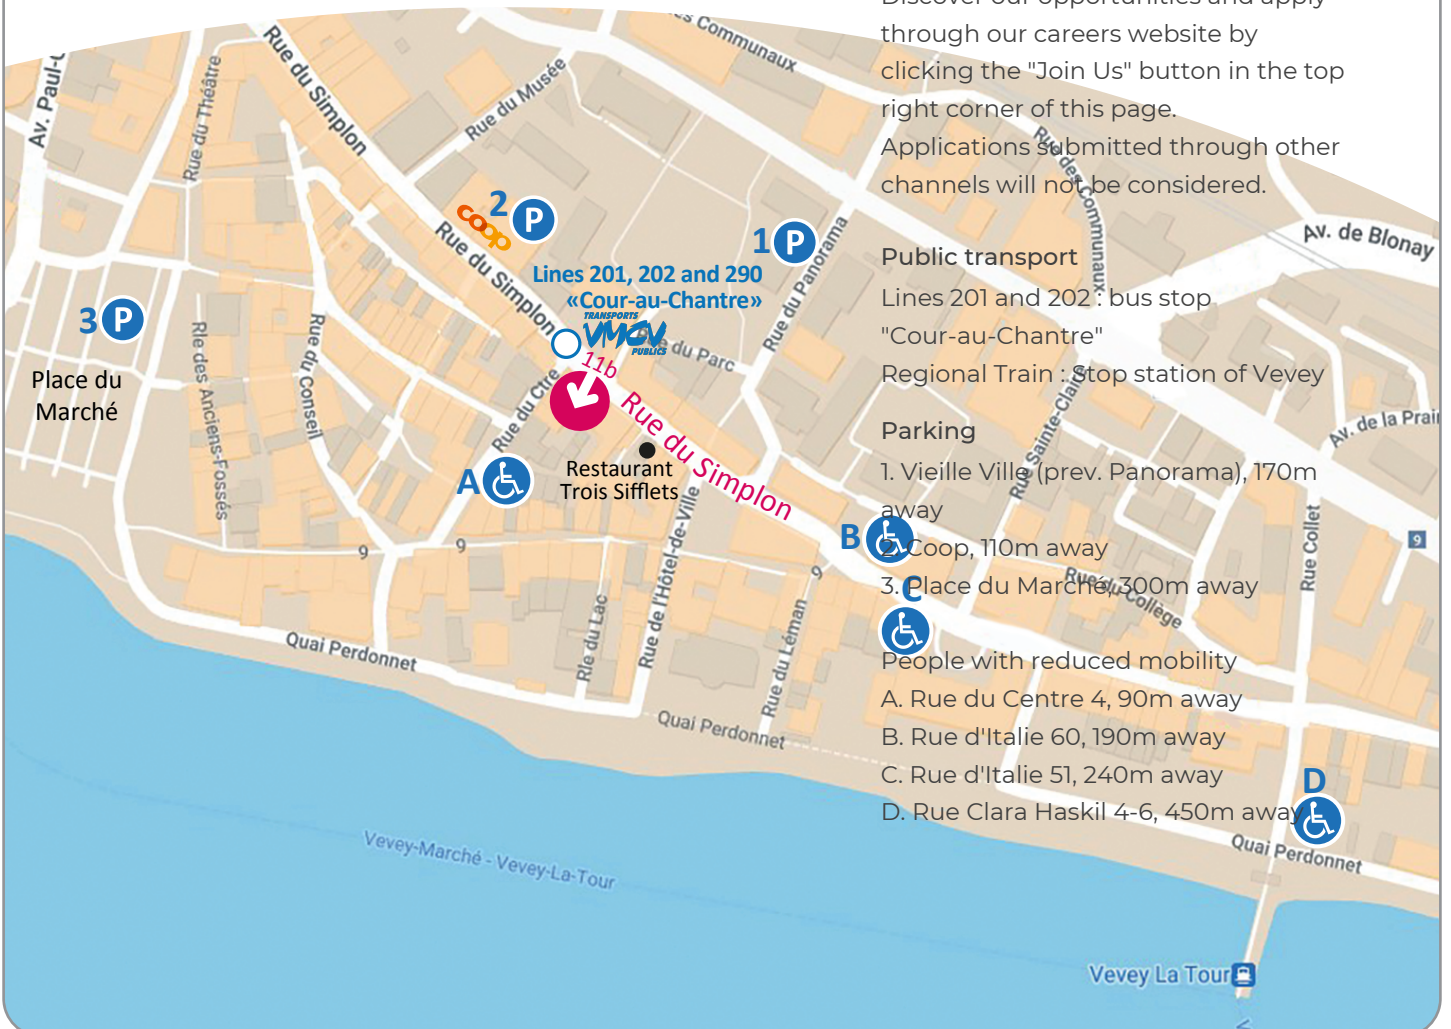

Public transport

Lines 201 and 202 : bus stop "Cour-au-Chantre"
Regional Train : stop station of Vevey

Parking

1. Vieille Ville (prev. Panorama), 170m away
2. Coop, 110m away
3. Place du Marché, 300m away

People with reduced mobility

- A. Rue du Centre 4, 90m away
- B. Rue d'Italie 60, 190m away
- C. Rue d'Italie 51, 240m away
- D. Rue Clara Haskil 4-6, 450m away

Care offer

Dr Dimitri BAUDAT	General internal medicine FMH Medical Director	Book online	021 925 94 01
Dr Nadège NIEDERHAUSER	General internal medicine FMH Medical director	Book online	021 925 94 12
Dr Gilbert REYNAUD	General internal medicine FMH	Book online	021 921 28 37
Dr Catherine LUGEON	General internal medicine FMH AFC Psychosomatic and Psychosocial Medicine		021 925 94 03
Dr Mohamed BASBOUS	General internal medicine FMH	Book online	021 925 94 11
Dr Pierre GUBLER	General internal medicine FMH		021 925 94 07
Dr Shushila BHAGWATI-POLLAK	General internal medicine FMH		021 925 94 04
Dr Sonia LOUP	General internal medicine FMH	Book online	021 925 94 05
Dr Sylvie COCHARD	Cardiologist FMH		021 925 94 02
Dr Carlos MUNOZ	Chiropractor spécialiste ASC/ECU	Book online	021 925 94 10
Dr Manuela SAINO	Dermatologist and venereologist FMH		021 925 94 06