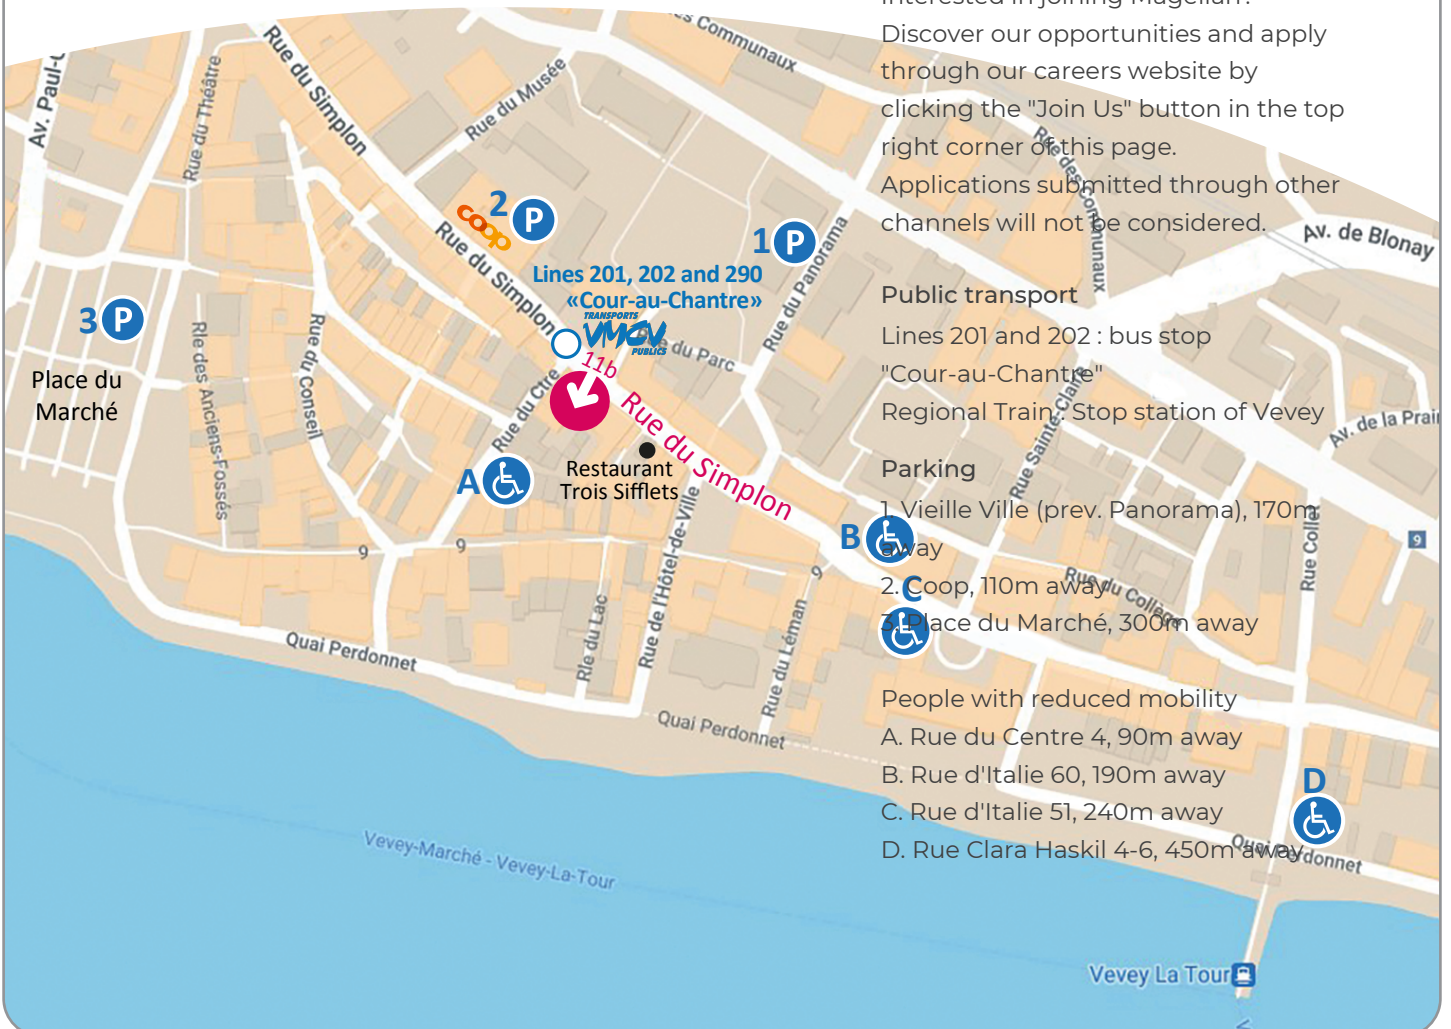

Applications submitted through other
channels will not be considered.

Public transport

Lines 201 and 202 : bus stop
"Cour-au-Chantre"
Regional Train: Stop station of Vevey

Parking

- 1. Vieille Ville (prev. Panorama), 170m away
- 2. Coop, 110m away
- 3. Place du Marché, 300m away

People with reduced mobility

- A. Rue du Centre 4, 90m away
- B. Rue d'Italie 60, 190m away
- C. Rue d'Italie 51, 240m away
- D. Rue Clara Haskil 4-6, 450m away

Care offer

Dr Gilbert REYNAUD	General internal medicine FMH	Book online	021 921 28 37
Dr Catherine LUGEON	General internal medicine FMH AFC Psychosomatic and Psychosocial Medicine		021 925 94 03
Dr Dimitri BAUDAT	General internal medicine FMH	Book online	021 925 94 01
Dr Mohamed BASBOUS	General internal medicine FMH	Book online	021 925 94 11
Dr Nadège NIEDERHAUSER	General internal medicine FMH Medical director	Book online	021 925 94 12
Dr Pierre GUBLER	General internal medicine FMH		021 925 94 07
Dr Shushila BHAGWATI-POLLAK	General internal medicine FMH		021 925 94 04
Dr Sonia LOUP	General internal medicine FMH	Book online	021 925 94 05
Dr Sylvie COCHARD	Cardiologist FMH		021 925 94 02
Dr Carlos MUNOZ	Chiropractor spécialiste ASC/ECU	Book online	021 925 94 10
Dr Manuela SAINO	Dermatologist and venereologist FMH		021 925 94 06