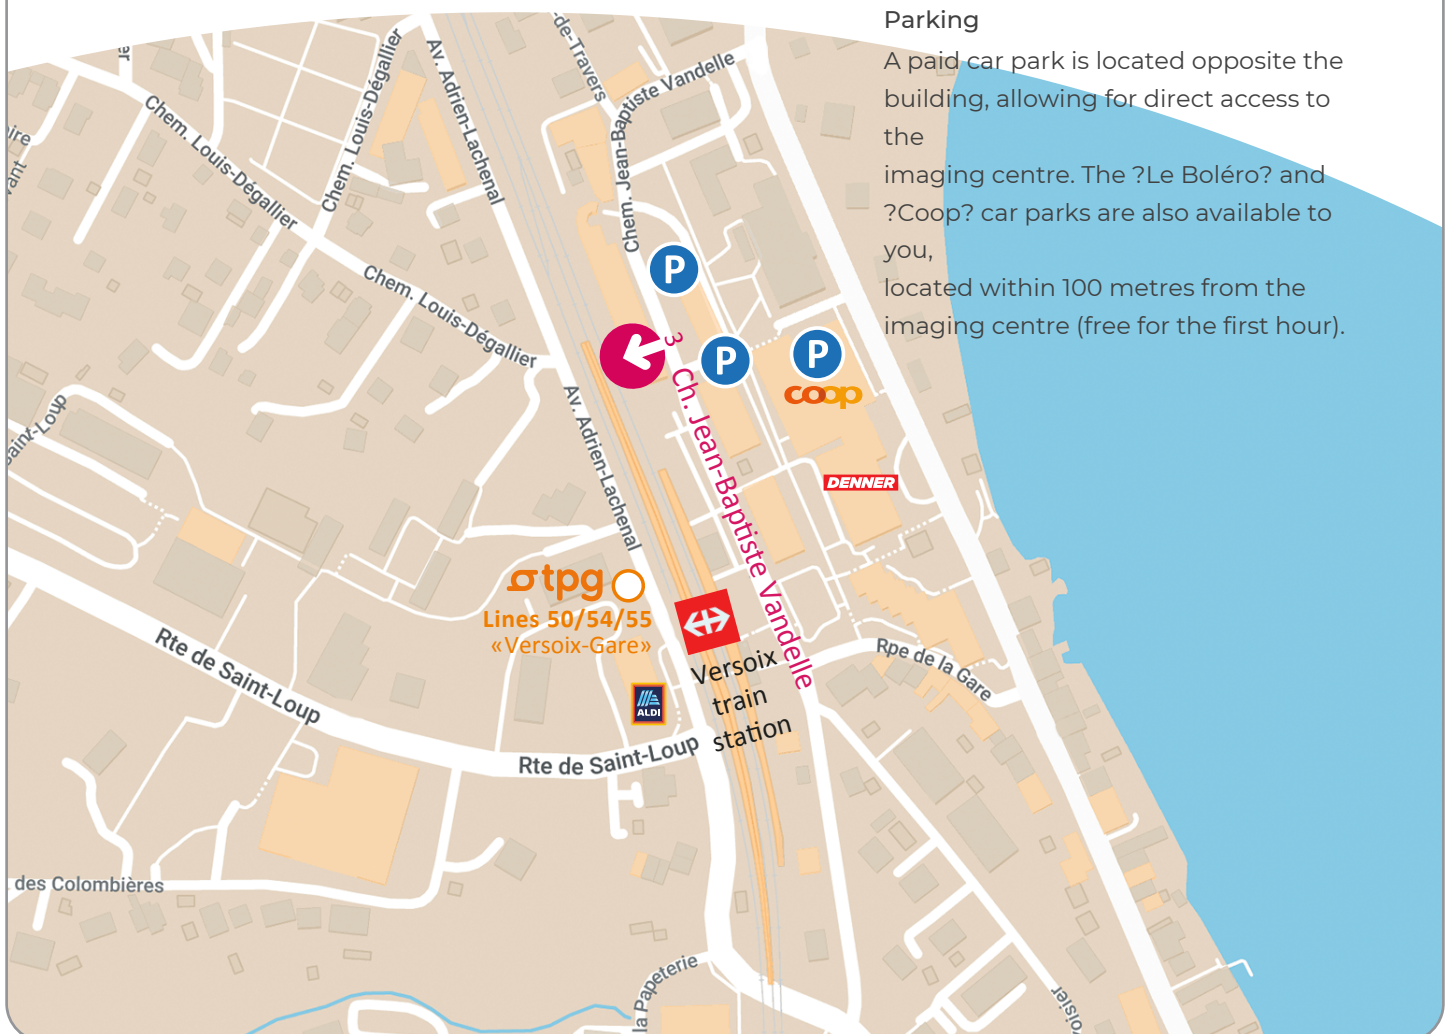

Public transport

Lines 50/54/55 : Versoix-Gare bus stop
Regional train : Versoix Station

Parking

A paid car park is located opposite the building, allowing for direct access to the imaging centre. The ?Le Boléro? and ?Coop? car parks are also available to you, located within 100 metres from the imaging centre (free for the first hour).