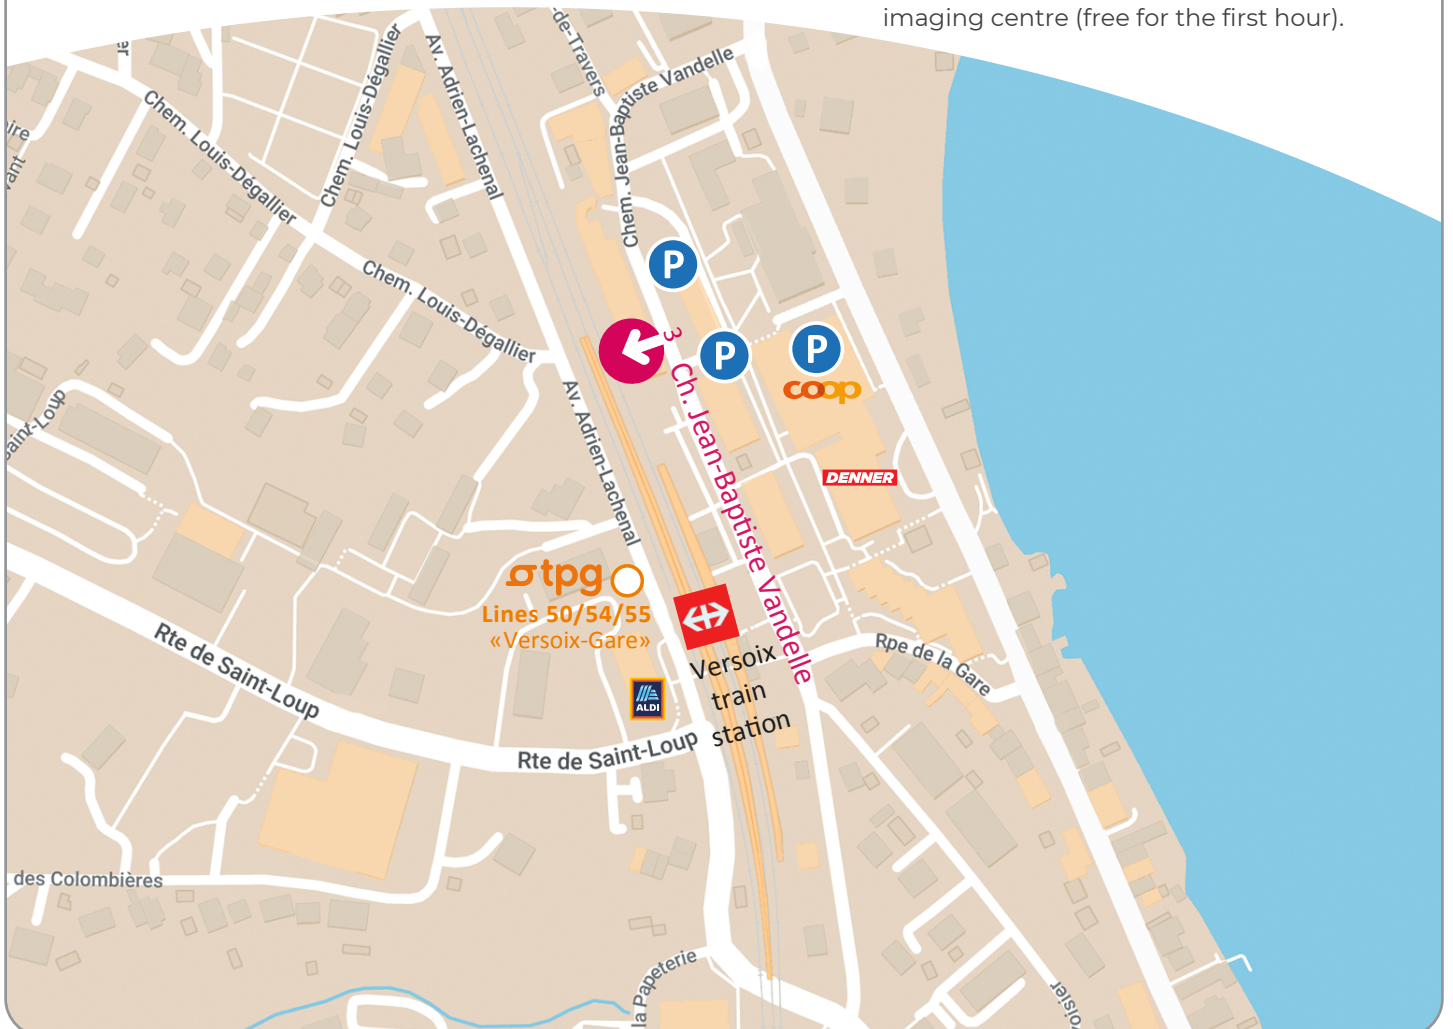

Versoix Imaging Centre

Versoix Imaging Centre
Chemin Jean-Baptiste Vandelle 3
1290 Versoix

Tel 022 761 51 51
info-cive@magellan.ch
www.magellan.ch

Opening time

Monday - Friday: 8:00 am ? 6:00 pm
Saturday - Sunday ? Public Holidays:
closed

The telephone answer may change
according to the opening hours of the
center.

Public transport

Line U/V : Versoix-Gare bus stop
Regional train : Versoix Station

Parking

A paid car park is located opposite the
building, allowing for direct access to
the
imaging centre. The ?Le Boléro? and
?Coop? car parks are also available to
you,
located within 100 metres from the
imaging centre (free for the first hour).